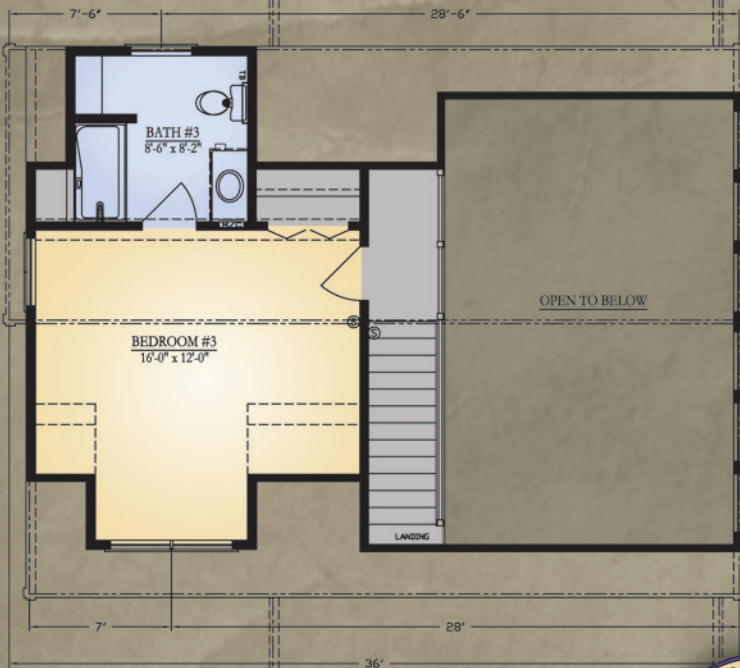

STANDARD FEATURES

- Three (3) Bedrooms
- Three (3) Bathrooms
- Approx. 2346 Sq.Ft.
- 30 Yr. Architectural Shingles
- Solid D Log Construction
- Fully Equipped Kitchen
- All Electrical
- Ceiling Fans
- Oversized Jacuzzi Tub
- Solid Wood Interior Doors
- Tongue and Groove Wood Flooring
- Energy Efficient
- Low Maintenance
- All Plumbing

SQUARE FOOTAGE

- Living Room - 18'0" X 26'1"
- Master Bedroom - 13'5" X 12'8"
- Kitchen/Dining - 21'5" X 12'8"
- Bedroom #2 - 16'0" X 12'8"
- Bedroom #3 - 16'0" X 12'0"

1914 Sq. Ft. - Approximate Total

For more information, call us at
(888) 563-3275 or visit us online at
www.BlueRidgeLogCabins.com.

DISCOVER · CREATE · EXPLORE · DISCOVER · CREATE · EXPLORE · DISCOVER

BLUERIDGE
LOG CABINS