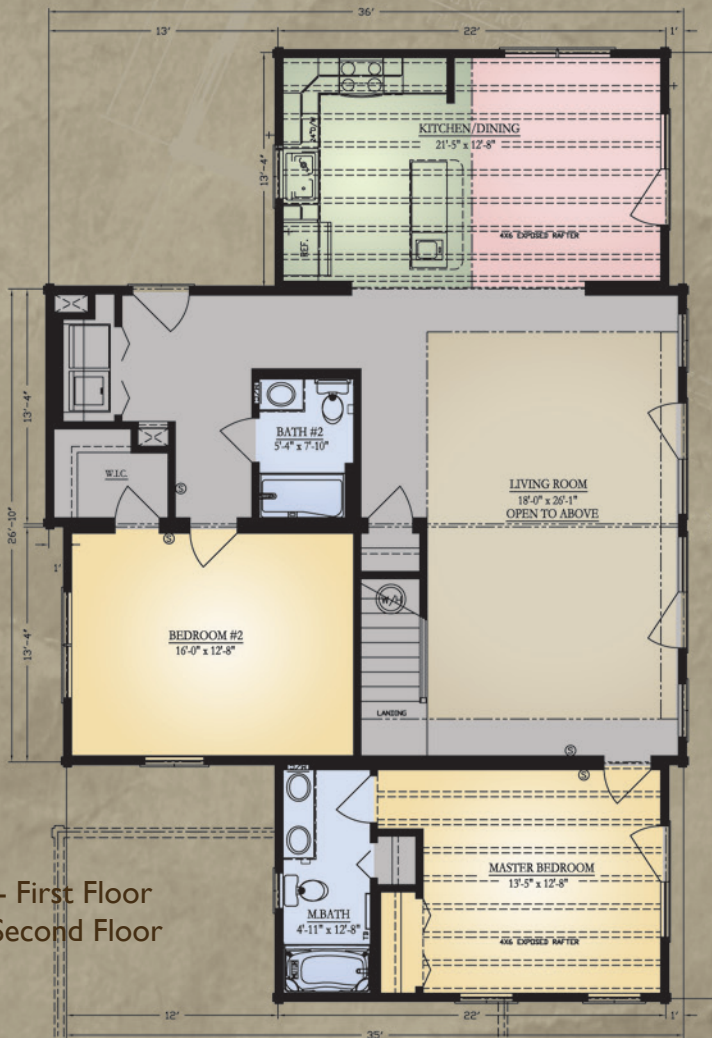

1543 Sq. Ft. - First Floor
371 Sq. Ft. - Second Floor