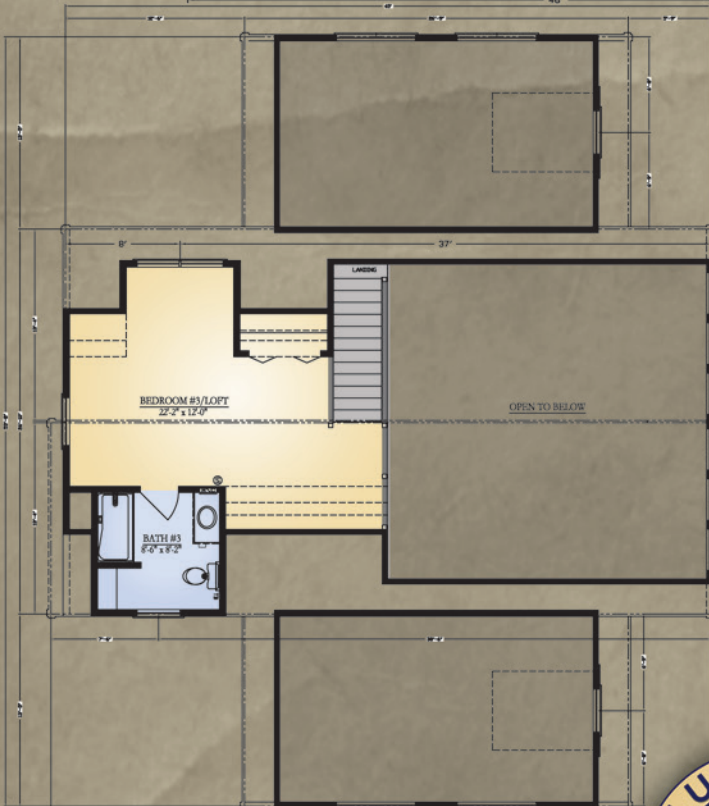

## JOCASSEE *Series 5*

The Jocassee series is designed, first and foremost, for maximum family comfort. The A-frame styling, expansive glass and vaulted ceilings welcome the sunshine in to warm your home, while optional expansive decking offers plenty of privacy and lots of space. The series offers three and four-bedroom options ranging from 1,914 to 2,346 square feet of living space.

The homes' kitchen, adjacent to the dining area, features solid surface counter tops, making family meals fun and easy. The master suite offers double sinks and a whirlpool tub. The loft area features additional bedrooms and ample space for additional storage.

625 E. Frontage Road • Campobello, SC 29322 • (888) 563-3275

BLUERIDGELOGCABINS.COM

1943 Sq. Ft. - First Floor  
440 Sq. Ft. - Second Floor